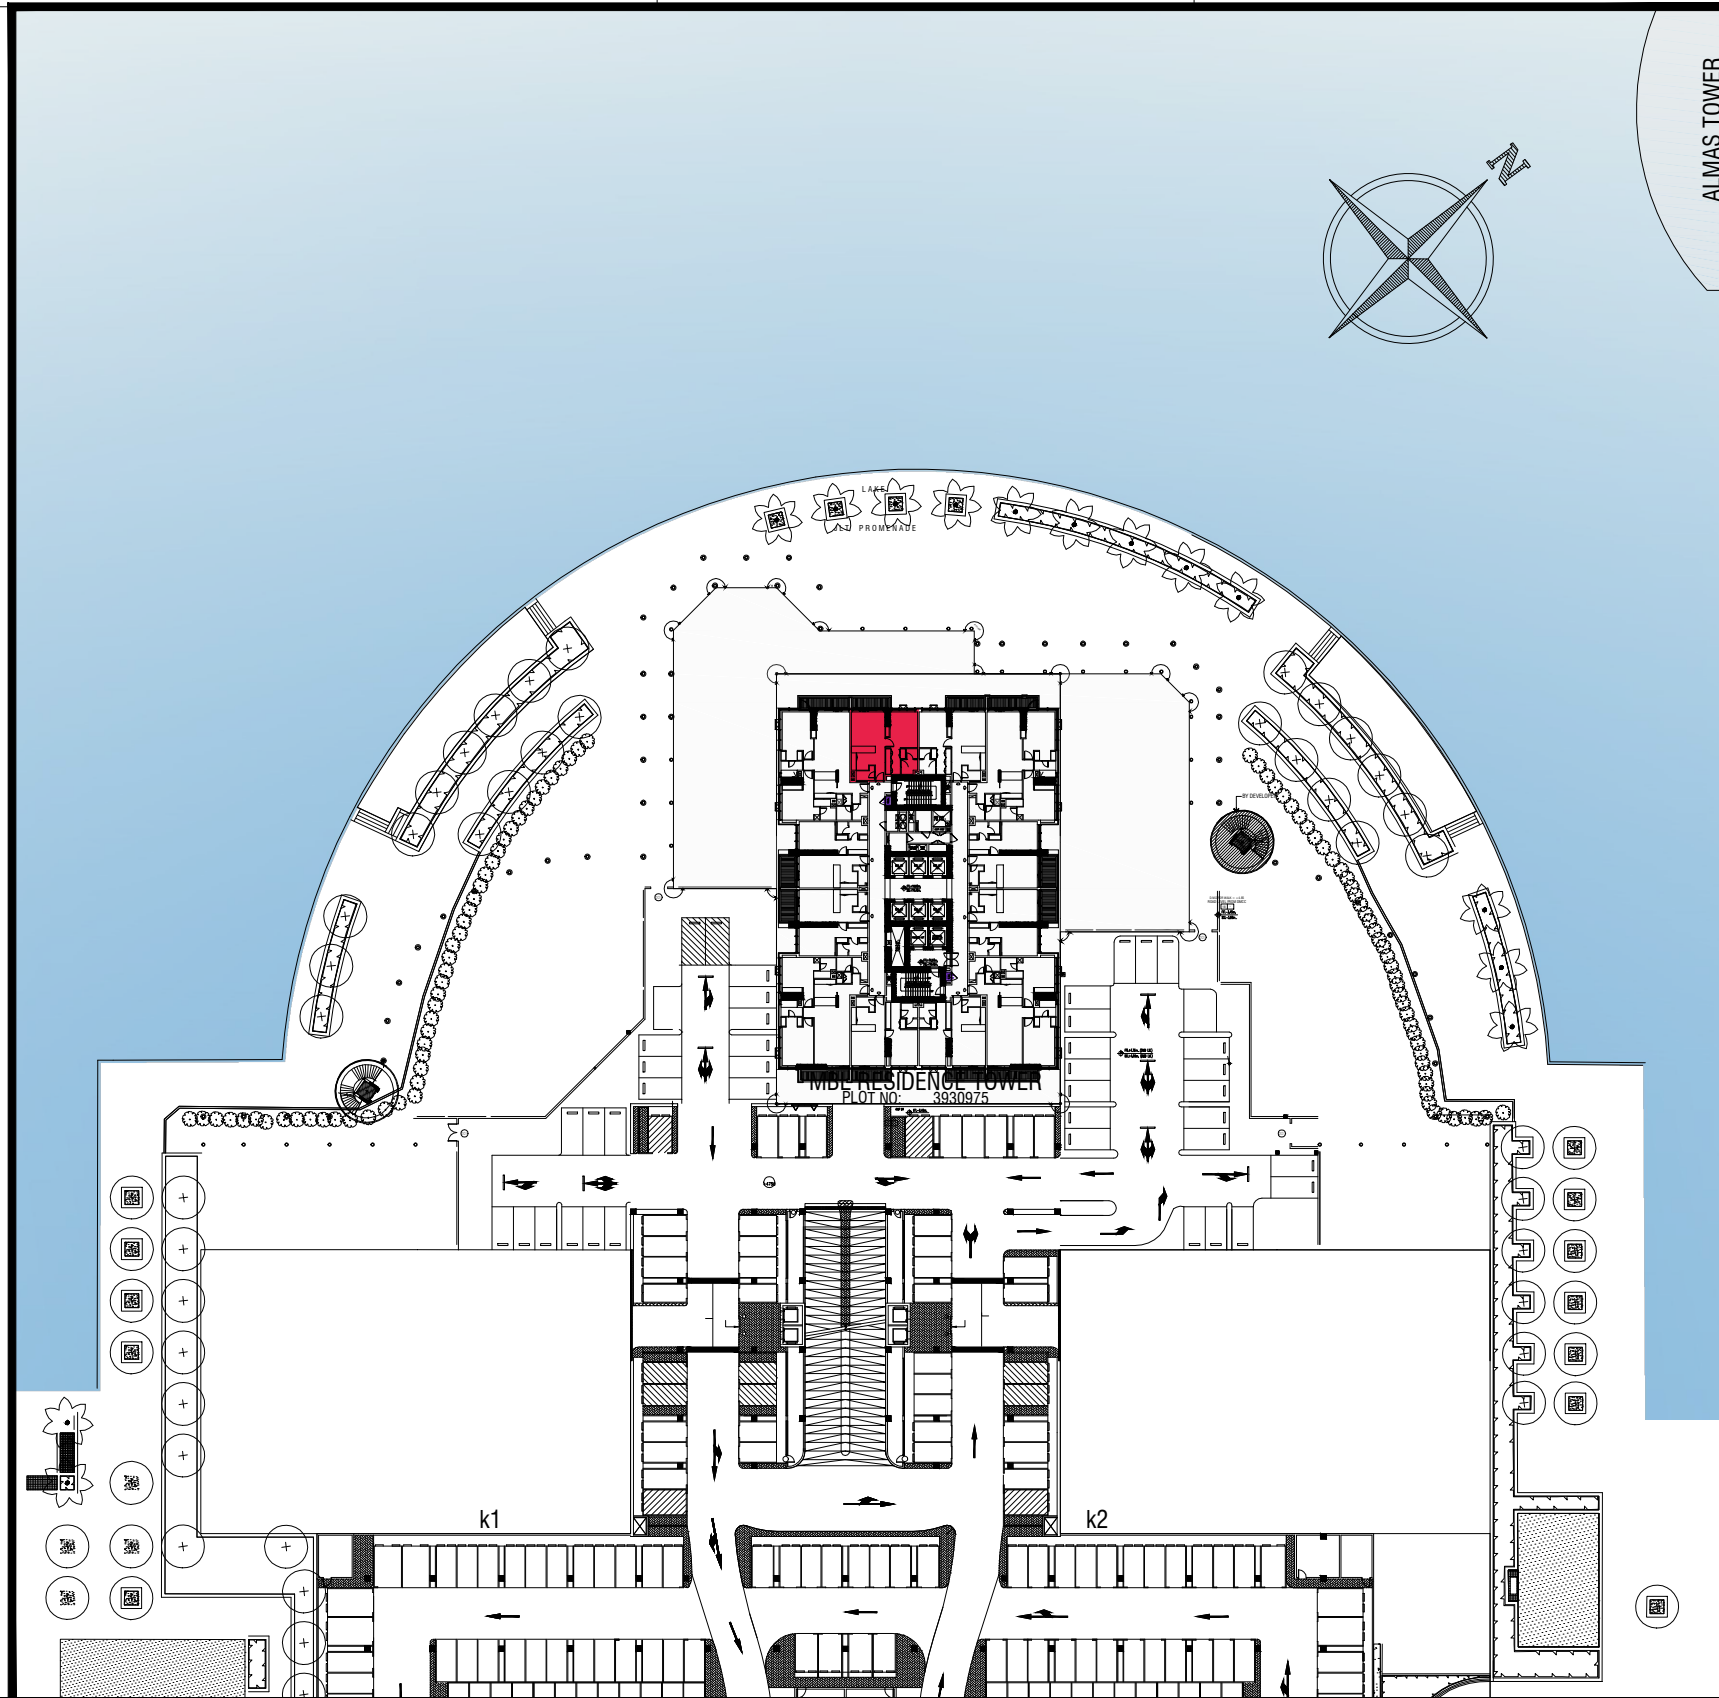

CLUSTER : K

BUILDING NAME. : MBL RESIDENCE TOWER

ENGINEERING DEPARTMENT

CHECKED BY :

APPROVED BY :

SALES DEPARTMENT

CHECKED BY :

APPROVED BY :

FLOOR PLAN

MASTER PLAN

PROJECT NAME : MBL RESIDENCE TOWER

REMARKS : LAKE VIEW

FLOOR NO. : 16

APARTMENT NO. : 1601

UNIT AREA :	697.29	Sq.ft
BALCONY AREA :	78.14	Sq.ft
TOTAL :	775.43	Sq.ft

PAGE NO. :
DATE : 17/07/2017