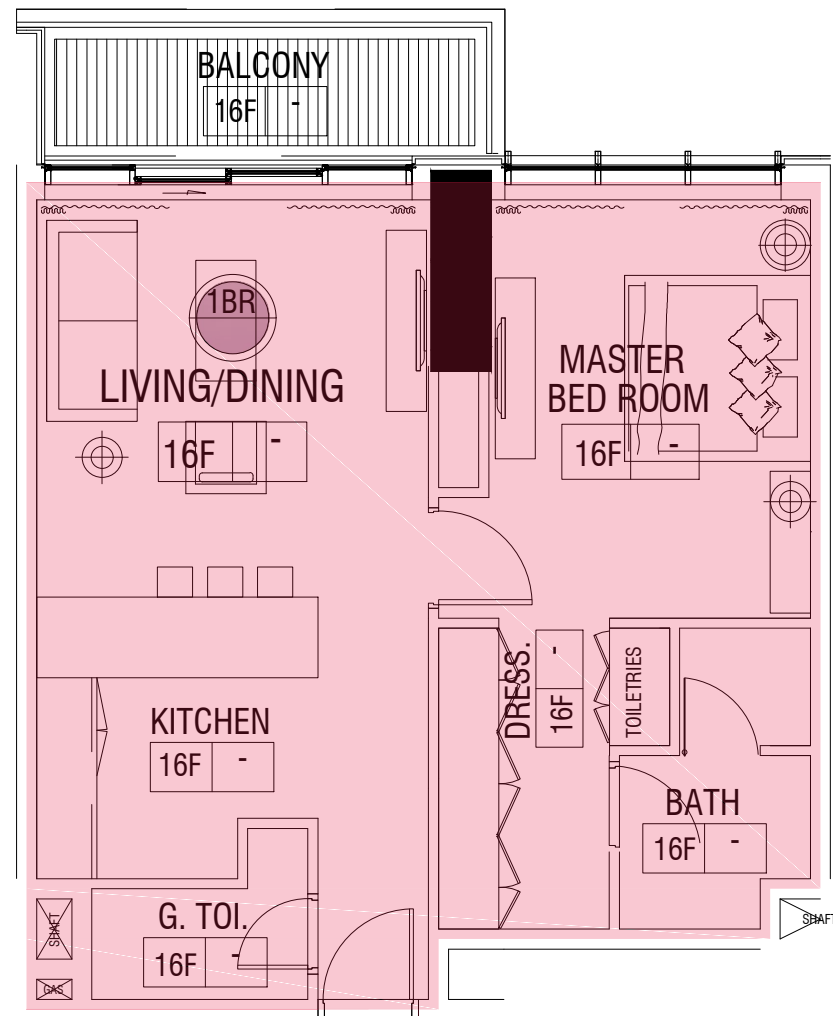

CLUSTER : K

BUILDING NAME. : MBL RESIDENCE TOWER

ENGINEERING DEPARTMENT

CHECKED BY :

APPROVED BY :

SALES DEPARTMENT

CHECKED BY :

APPROVED BY :

FLOOR PLAN

MASTER PLAN

PROJECT NAME : MBL RESIDENCE TOWER

REMARKS : LAKE VIEW

FLOOR NO. : 16

APARTMENT NO. : 1601

UNIT AREA :	697.29	Sq.ft
BALCONY AREA :	78.14	Sq.ft
TOTAL :	775.43	Sq.ft

PAGE NO. :
DATE : 17/07/2017